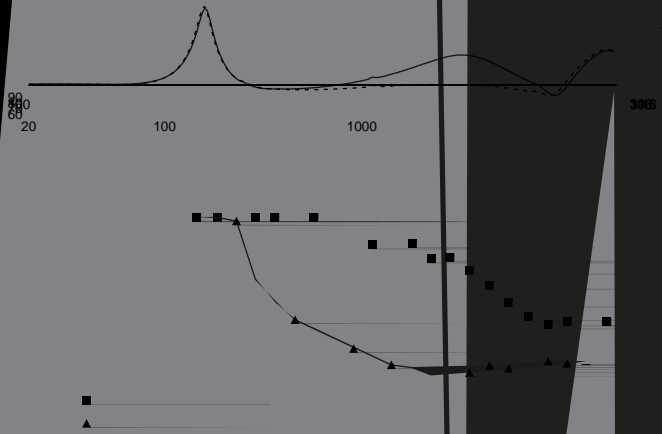

100LA-LS Line Array Column Loudspeaker with Sixteen 50 mm (2 in) Drivers