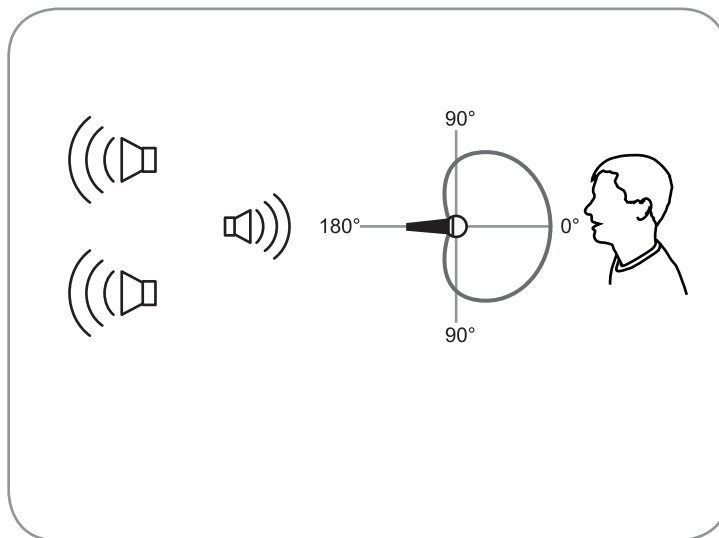

SHURE®

LEGENDARY
PERFORMANCE™

Wired Microphones

SM57

UNIDIRECTIONAL DYNAMIC MICROPHONE

The Shure SM57 unidirectional dynamic microphone is exceptional for musical instrument pickup or for vocals. With its bright, clean sound and carefully contoured presence rise, the SM57 is ideal for live sound reinforcement and recording. It has an extremely effective cardioid pickup pattern which isolates the main sound source while minimizing background noise. In the studio, it is excellent for recording drums, guitar, and woodwinds. For musical instruments or vocals, the SM57 is a consistent choice of professional performers.

- Performance tested, industry standard
- Uniform cardioid pick-up pattern for maximum gain before feedback and excellent rejection of off axis sound
- Tailored frequency response specifically shaped for guitars, drums and vocals
- Advanced pneumatic shock mount system that minimizes transmission of mechanical noise and vibration
- Enamel coated metal construction, polycarbonate grille with stainless steel screen resist wear and abuse
- Furnished with zippered storage bag and break resistant stand adapter
- Extremely durable under the heaviest use
- Shure quality, ruggedness and reliability

APPLICATION	SUGGESTED MICROPHONE PLACEMENT	TONE QUALITY
	One mic on each tom, or between each pair of toms, 2.5 to 7.5 cm (1 to 3 in.) above drum	

Type	Dynamic (moving coil)
Frequency Response	40 to 15,000 Hz
Polar Pattern	Cardioid
Sensitivity (at 1 kHz, open circuit voltage)	-56.0 dBV/Pa (1.6 mV) 1 Pascal=94 dB SPL
Polarity	Positive pressure on diaphragm produces positive voltage on pin 2 with respect to pin 3
Weight	Net: 0.284 kg (0.625 lbs)
Connector	Three-pin professional audio (XLR), male
Case	Dark gray, enamel-painted, die-cast steel with a polycarbonate grille and a stainless steel screen.